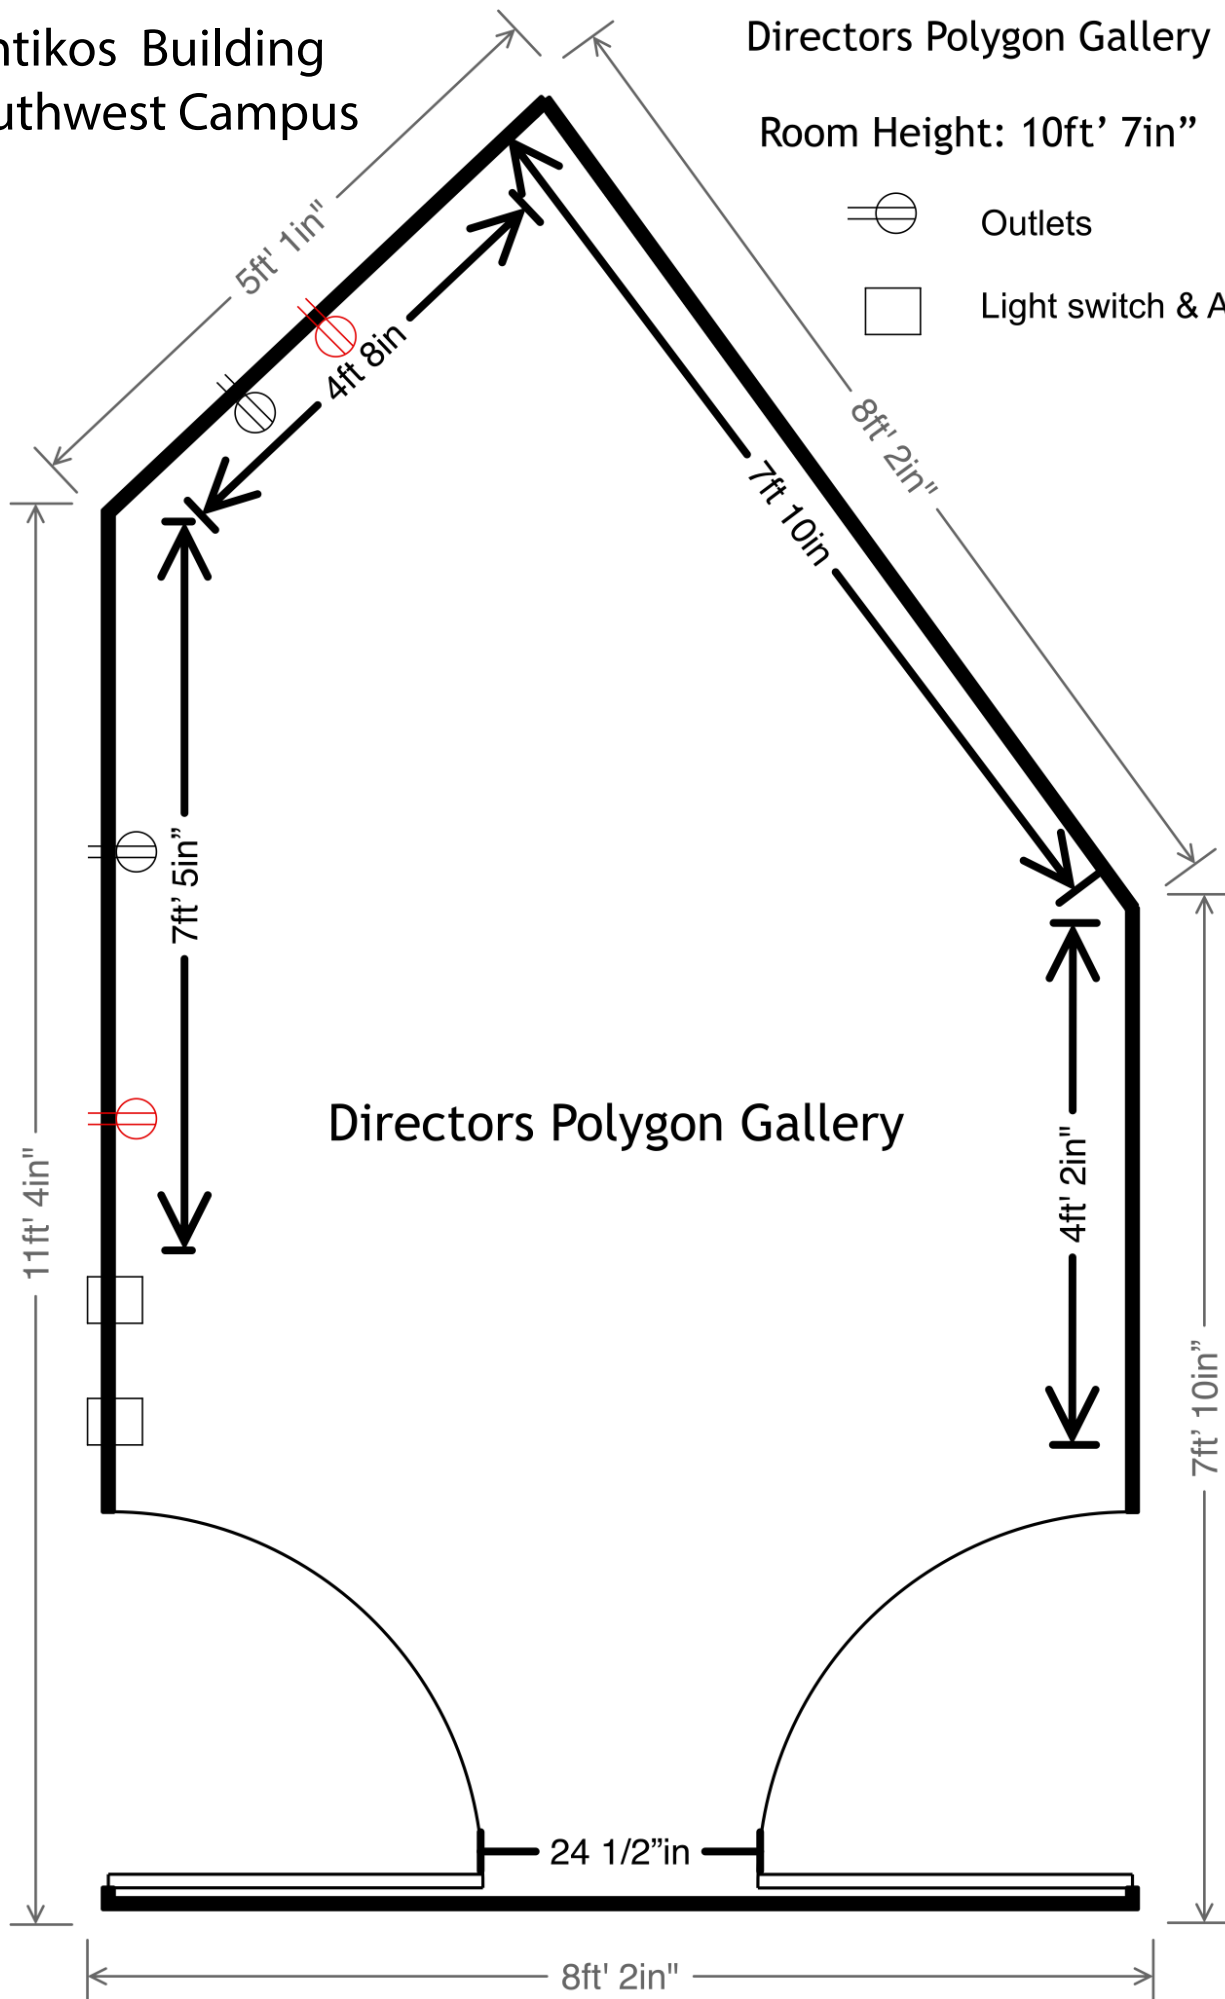

Santikos Building
Southwest Campus

Directors Polygon Gallery

Room Height: 10ft' 7in"

Outlets

Light switch & AC Control

24 1/2" in

8ft' 2in"