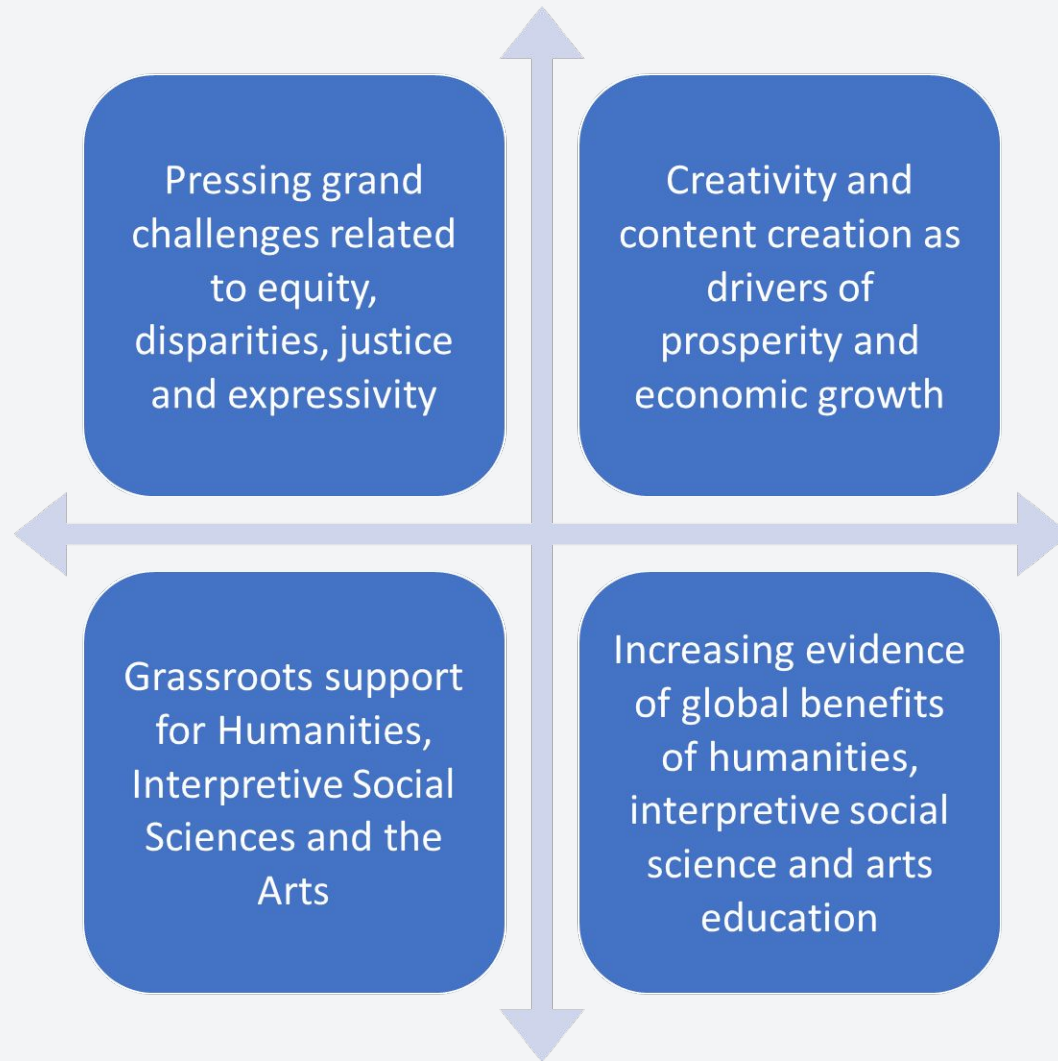

UTSA[®]

The University of Texas at San Antonio[™]

2021 Town Hall

Dr. Glenn Martinez

Dean of the College of Liberal and Fine Arts

Our Identity

COLFA is the college dedicated to exploring, metabolizing, and representing the **human experience** in the totality of its diversity, in the contexts of its environments, and in the arc of its history.

Our Commitments

Forcing Functions

Applied

Human experiences differentially shape the impact of social, economic, health, and environmental challenges.

Creativity and Content Creation

Compelling representation of the human experience through creative renderings within and across multiple media.

Digital

Digital transformations mediate and modulate the human experience.

Global

The human experience is shaped by movement and interaction – real and symbolic borders both invite mobility and engender immobility.

Public

Public approaches to the human experience seek to amplify and diversify opportunities for critical engagement with disciplinary knowledge and practices.

Deliverable

Multiple notional models that will capture the richness of COLFA's focus on the human experience and accelerate UTSA's trek towards its three strategic destinations: